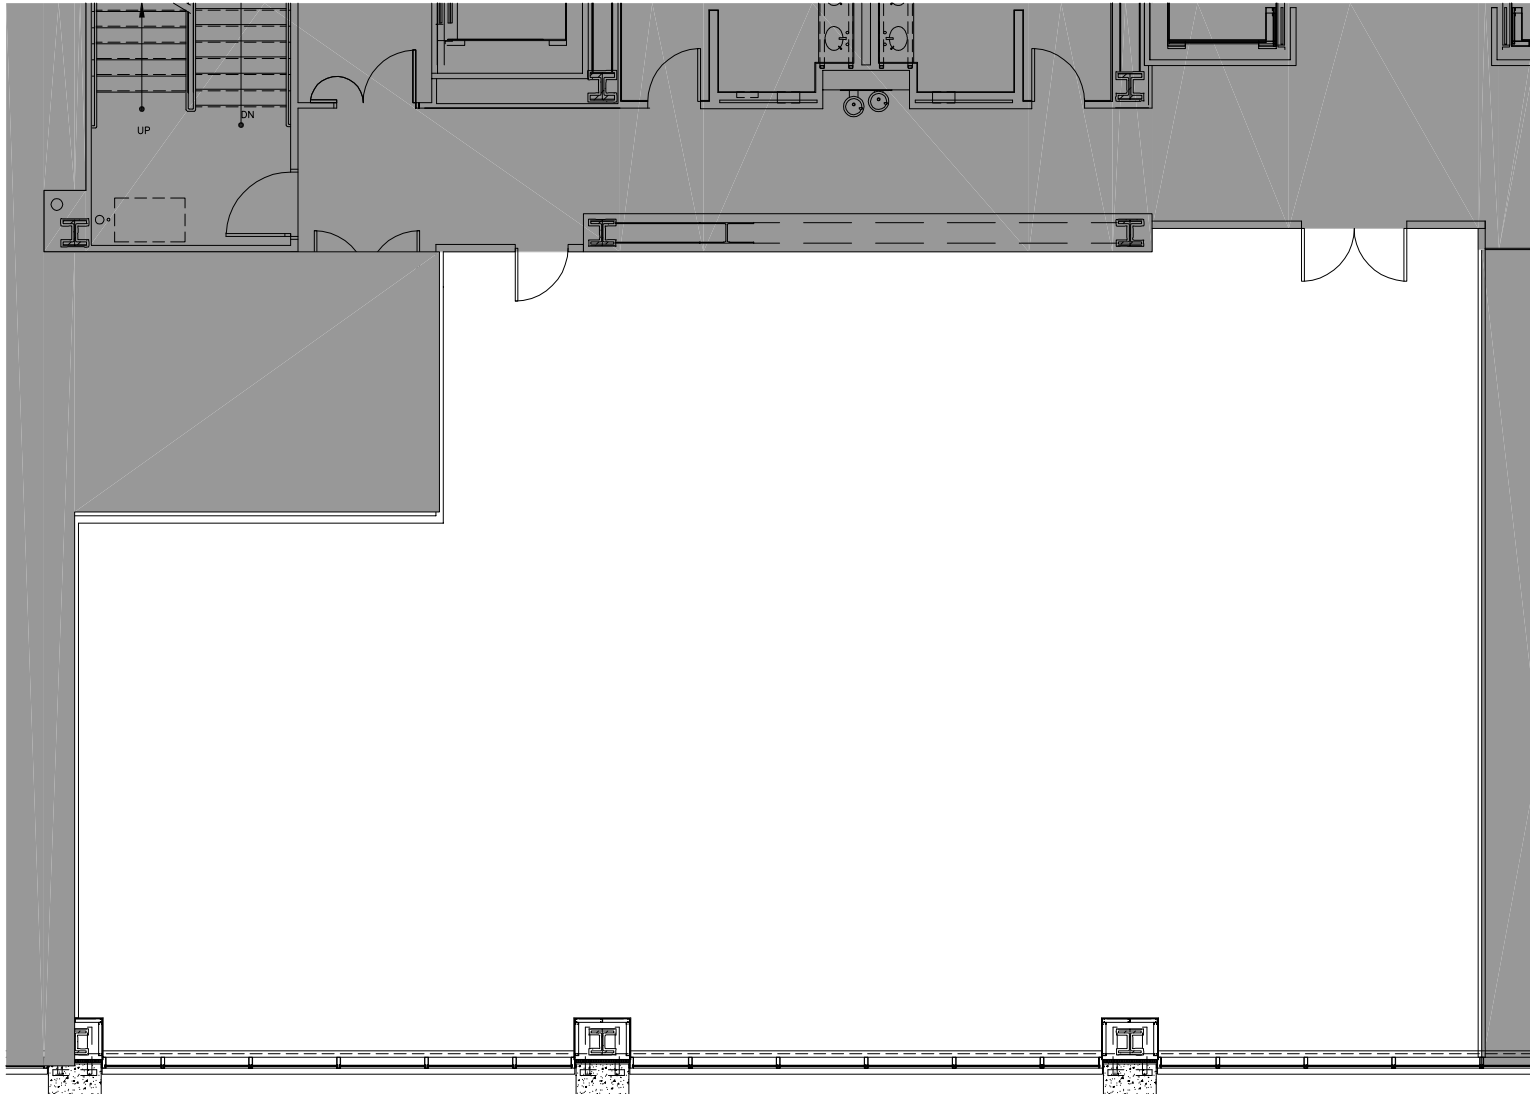

Key Plan

525 W. Van Buren
Chicago, Illinois 60606

525westvanburen.com

Suite 1425
4,127 RSF

GlenStar

For leasing & availabilities contact:

Christian A. Domin, Managing Director
adomin@glenstar.com
312.212.5321