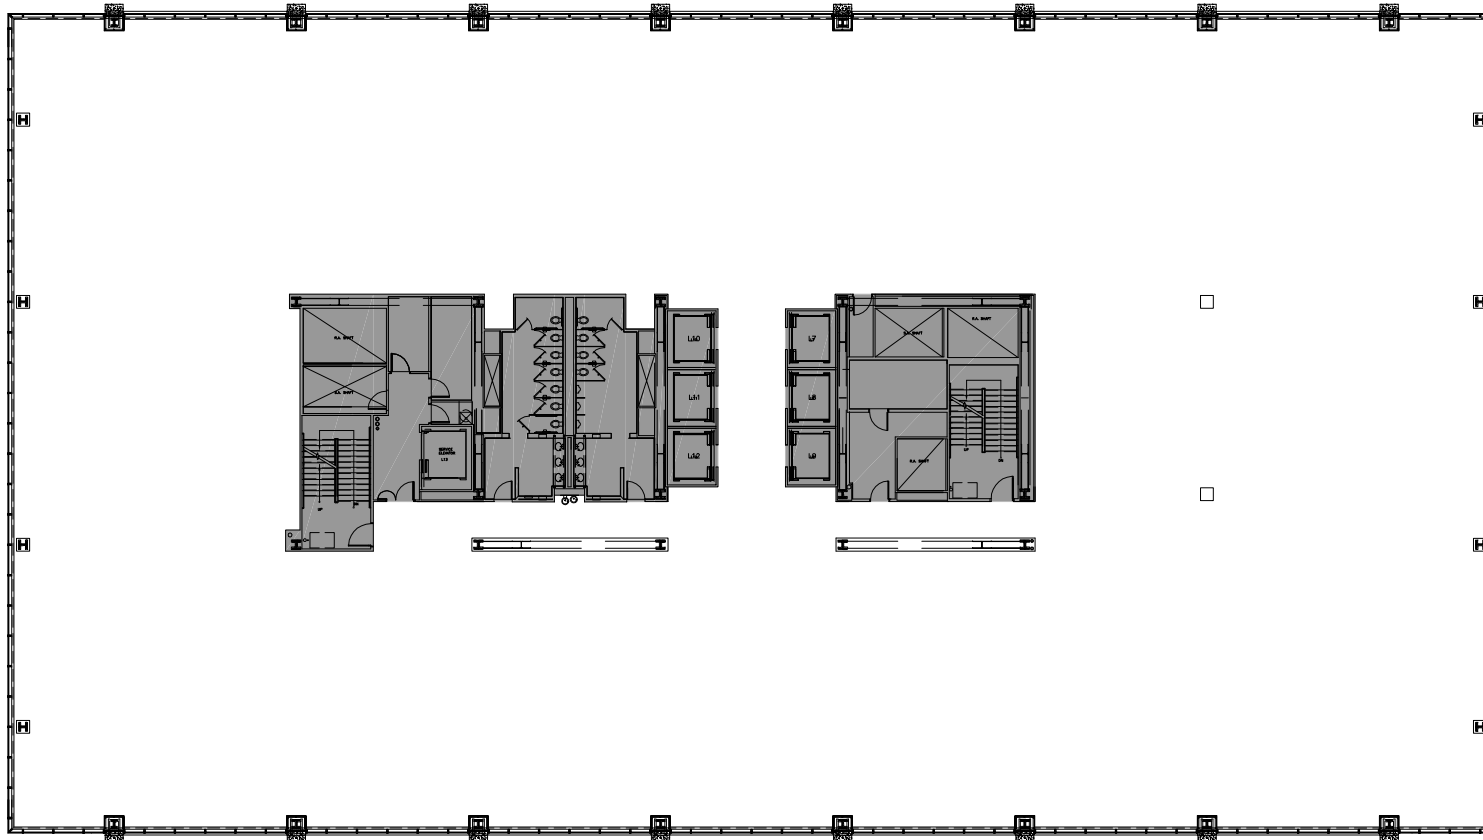

Key Plan

525 W. Van Buren
Chicago, Illinois 60606

525westvanburen.com

Suite 1100
33,865 RSF

GlenStar

For leasing & availabilities contact:

Christian A. Domin, Managing Director
adomin@glenstar.com
312.212.5321