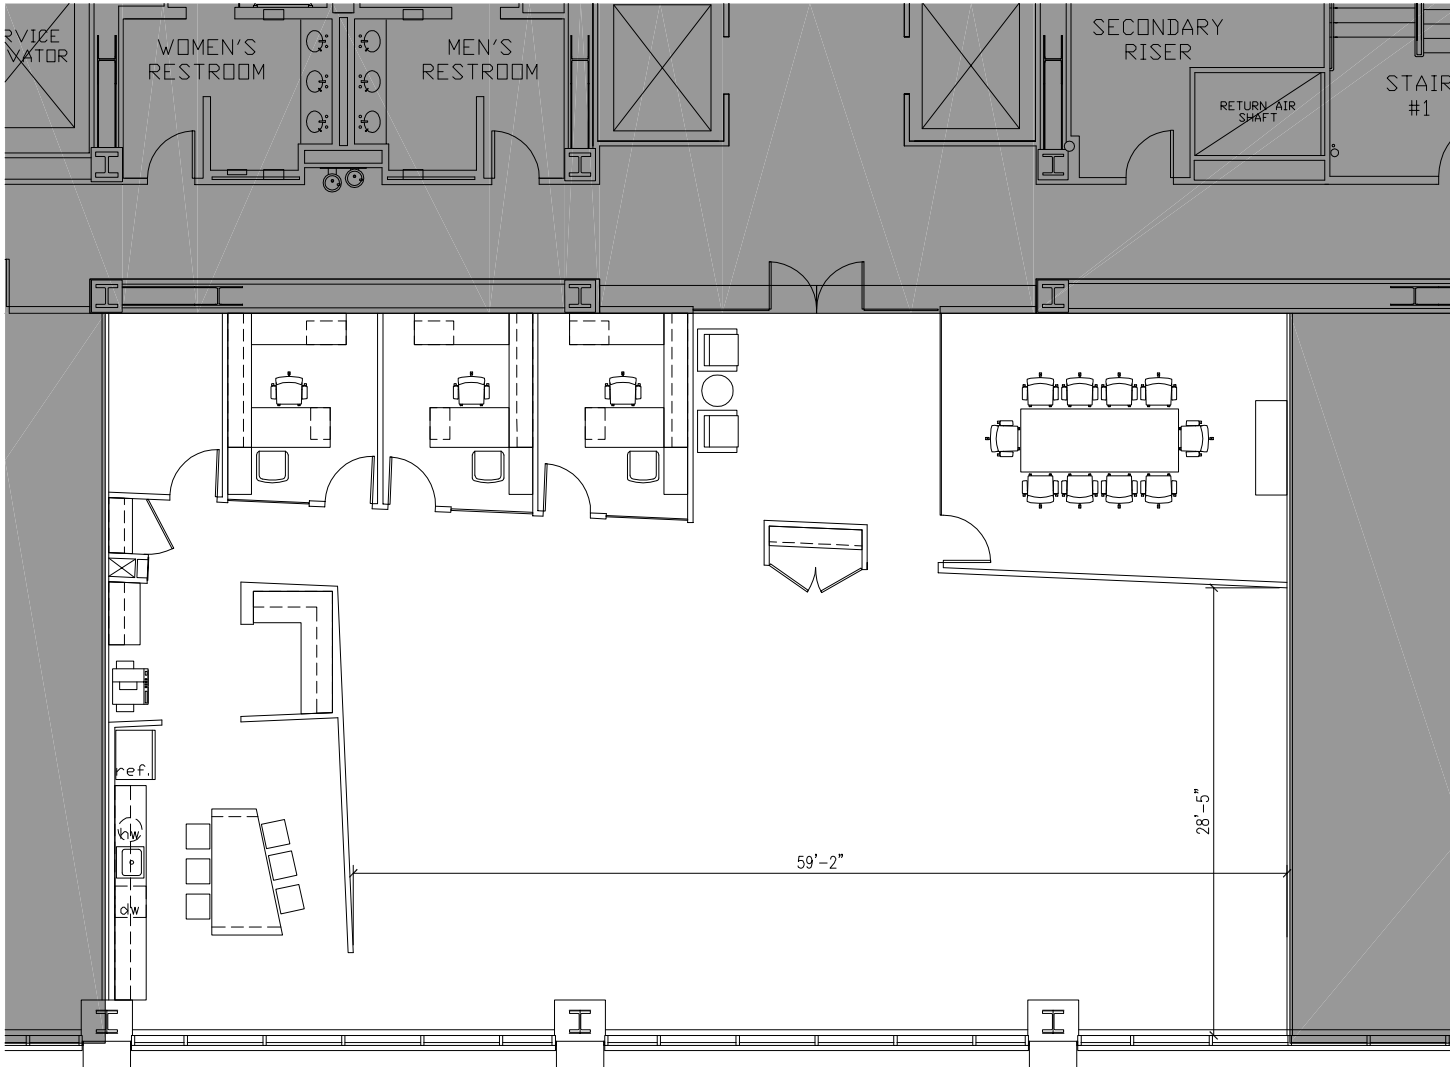

Key Plan

525 W. Van Buren
Chicago, Illinois 60606

525westvanburen.com

Suite 1010
4,238 RSF

GlenStar

For leasing & availabilities contact:

Christian A. Domin, Managing Director
adomin@glenstar.com
312.212.5321