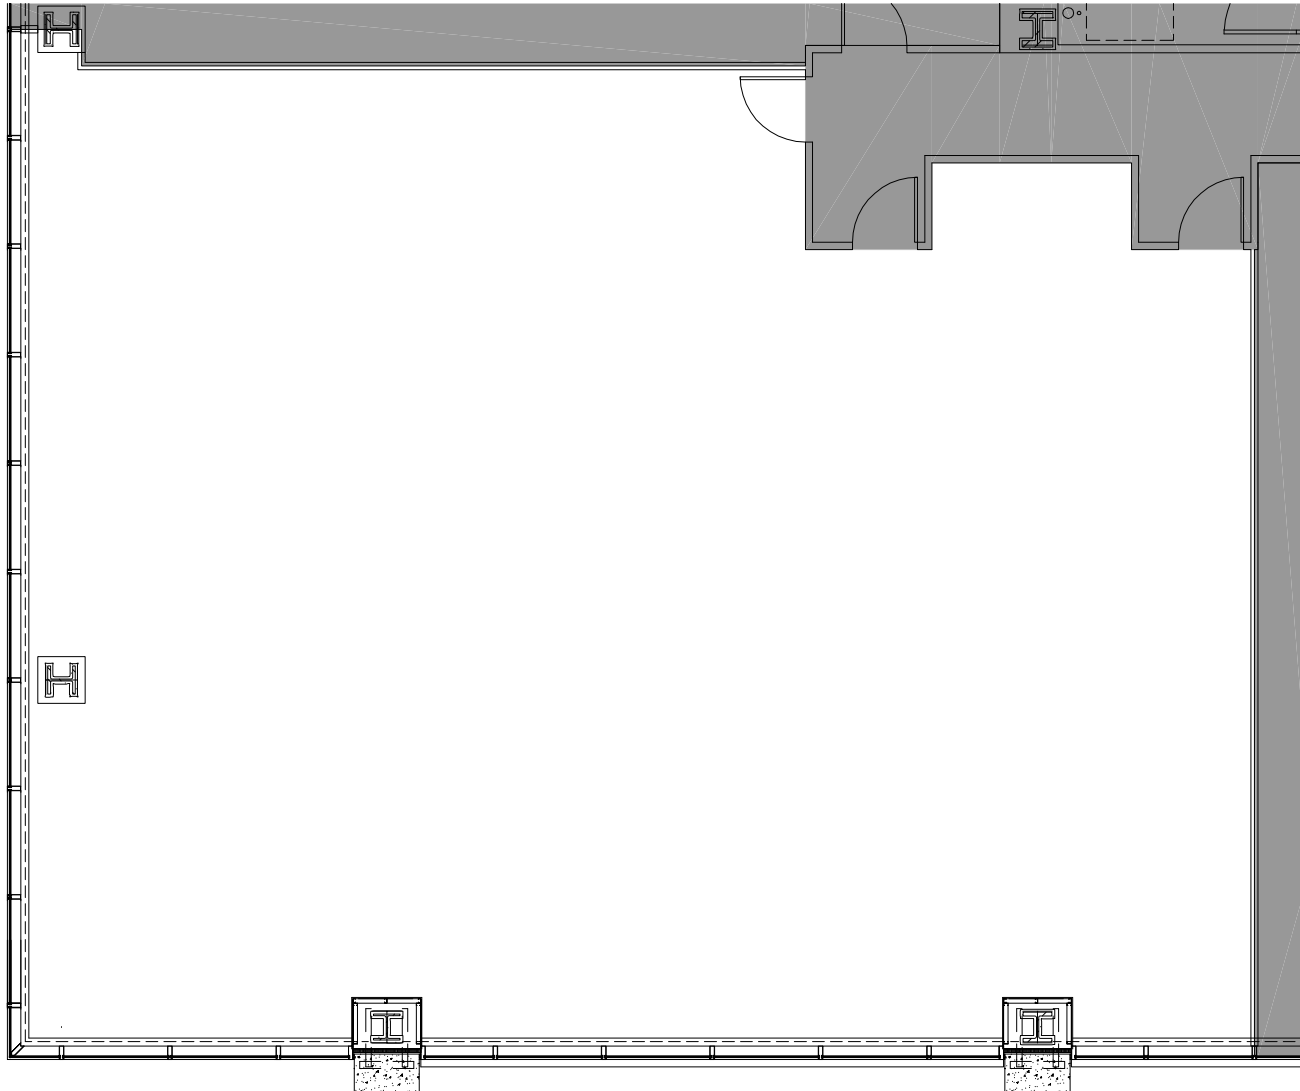

Key Plan

525 W. Van Buren
Chicago, Illinois 60606

525westvanburen.com

Suite 710
3,117 RSF

GlenStar

For leasing & availabilities contact:

Christian A. Domin, Managing Director
adomin@glenstar.com
312.212.5321