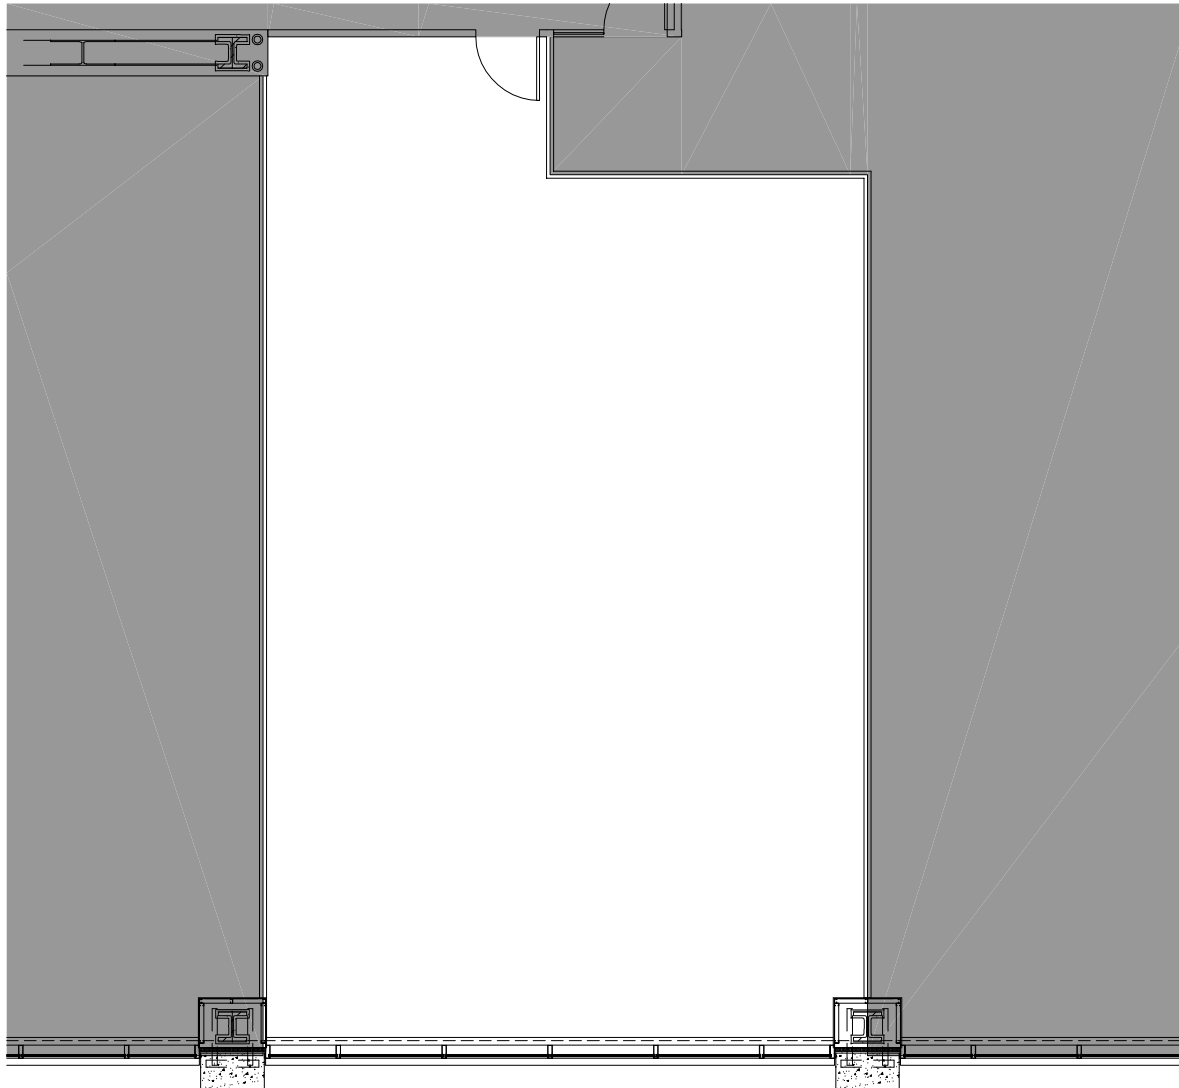

Key Plan

525 W. Van Buren
Chicago, Illinois 60606

525westvanburen.com

Suite 425
1,557 RSF

GlenStar

For leasing & availabilities contact:

Christian A. Domin, Managing Director
adomin@glenstar.com
312.212.5321