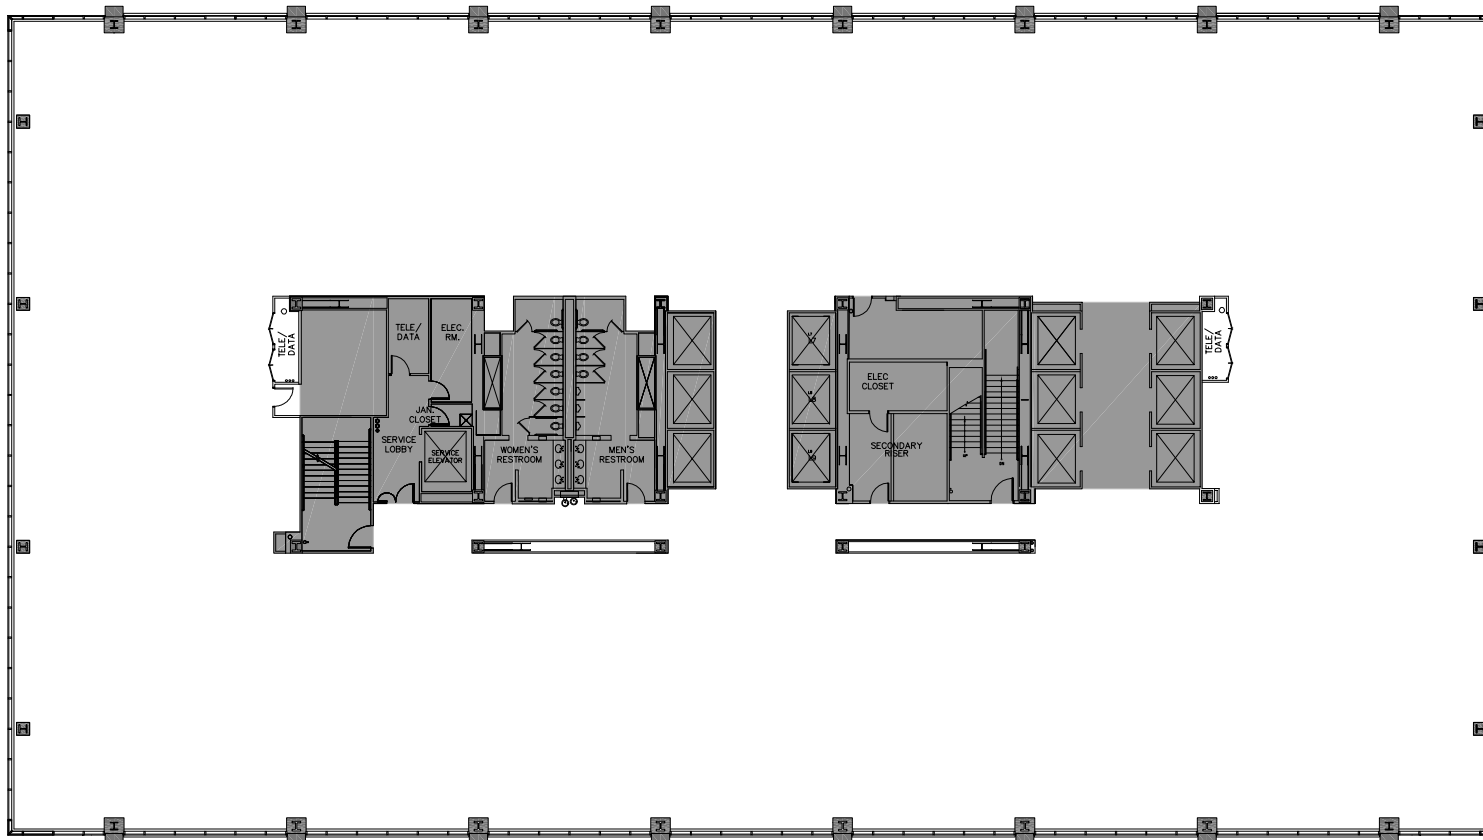

Key Plan

525 W. Van Buren
Chicago, Illinois 60606

525westvanburen.com

Suite 200
33,629 RSF

GlenStar

For leasing & availabilities contact:

Christian A. Domin, Managing Director
adomin@glenstar.com
312.212.5321